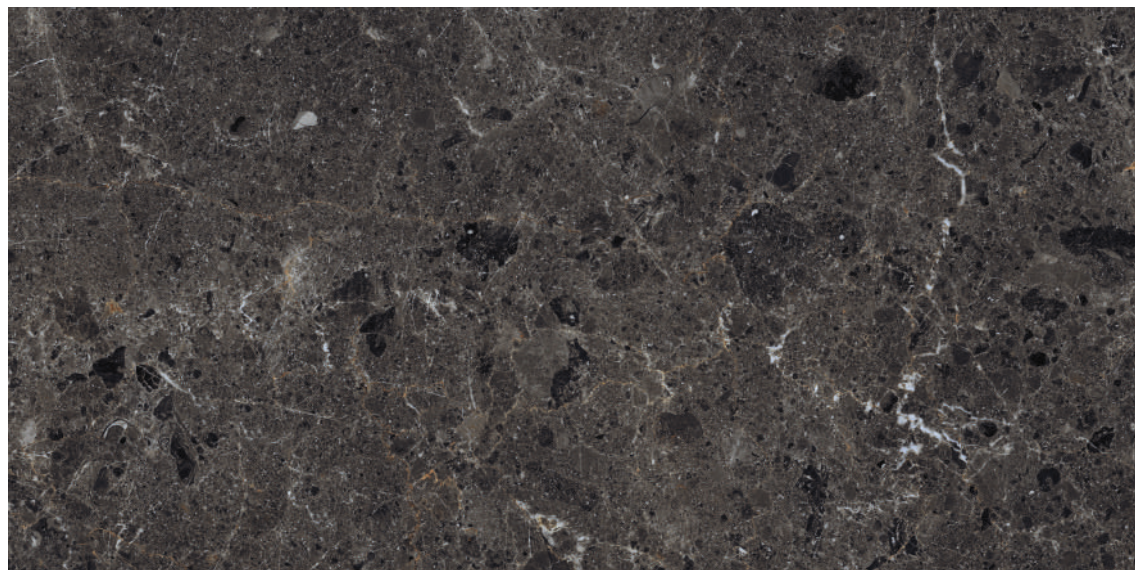

CIELO BLACK