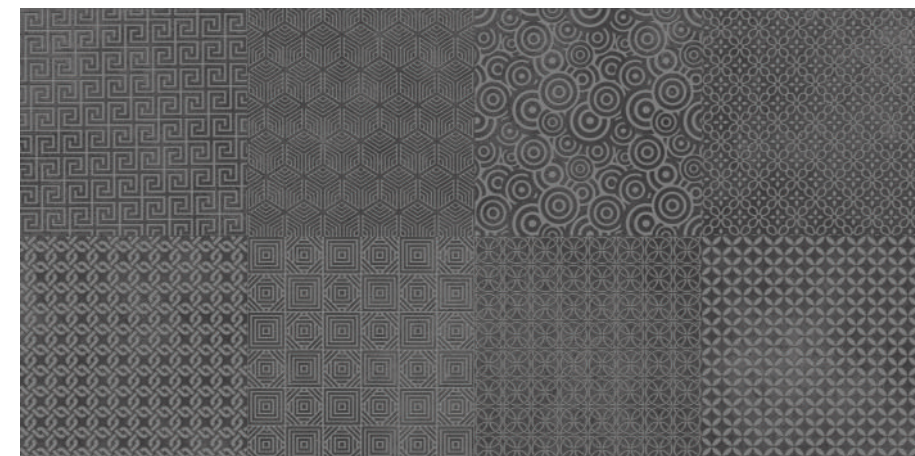

NORDIC NERO DECOR

NEW

360°

AVAILABLE RANDOM

AVAILABLE RANDOM