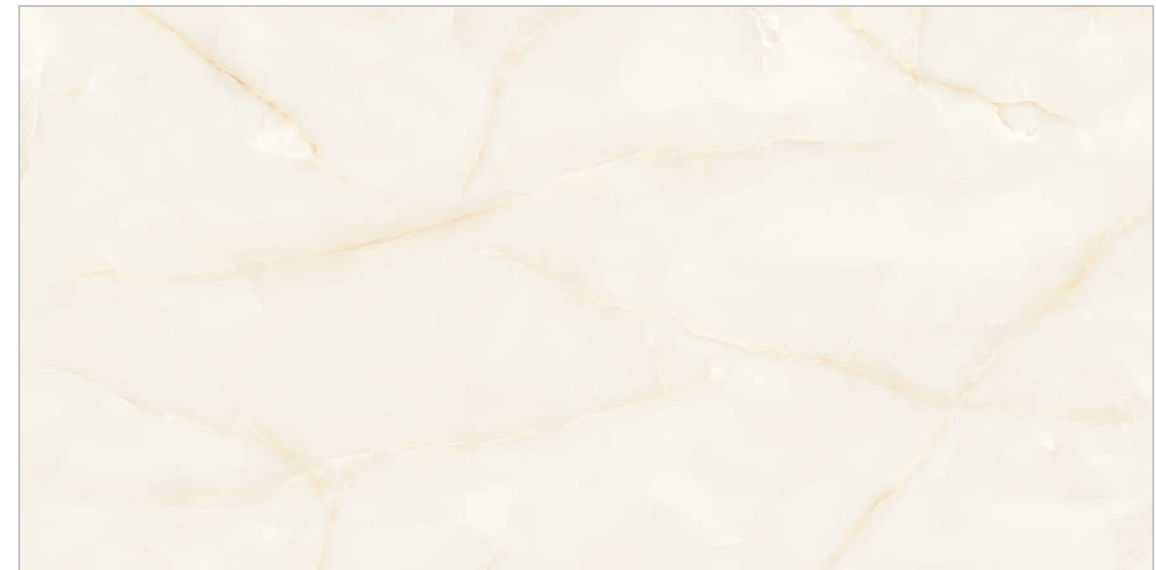

TUMBLED ONYX