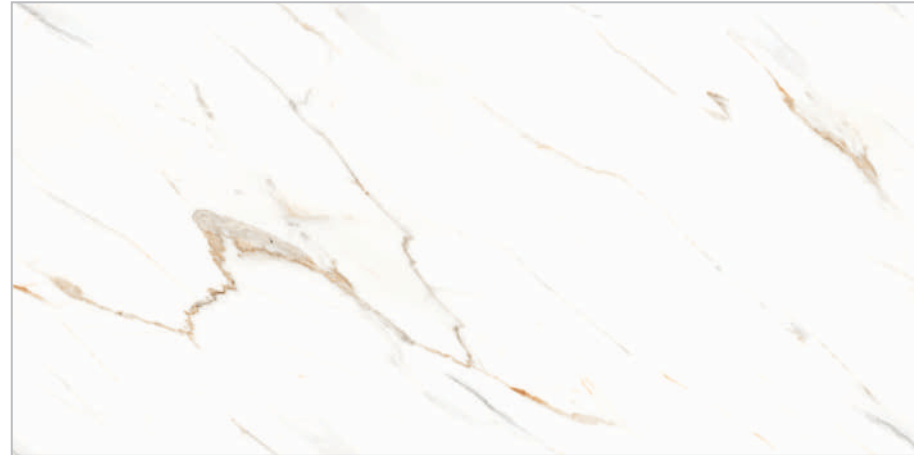

ENDLESS ROCKER Finish
600x1200 MM

Bonmarble
DIGITAL VITRIFIED TILES

FABIO WHITE

NEW

360°

VENEZIA
Collection

BONZER®
TILES