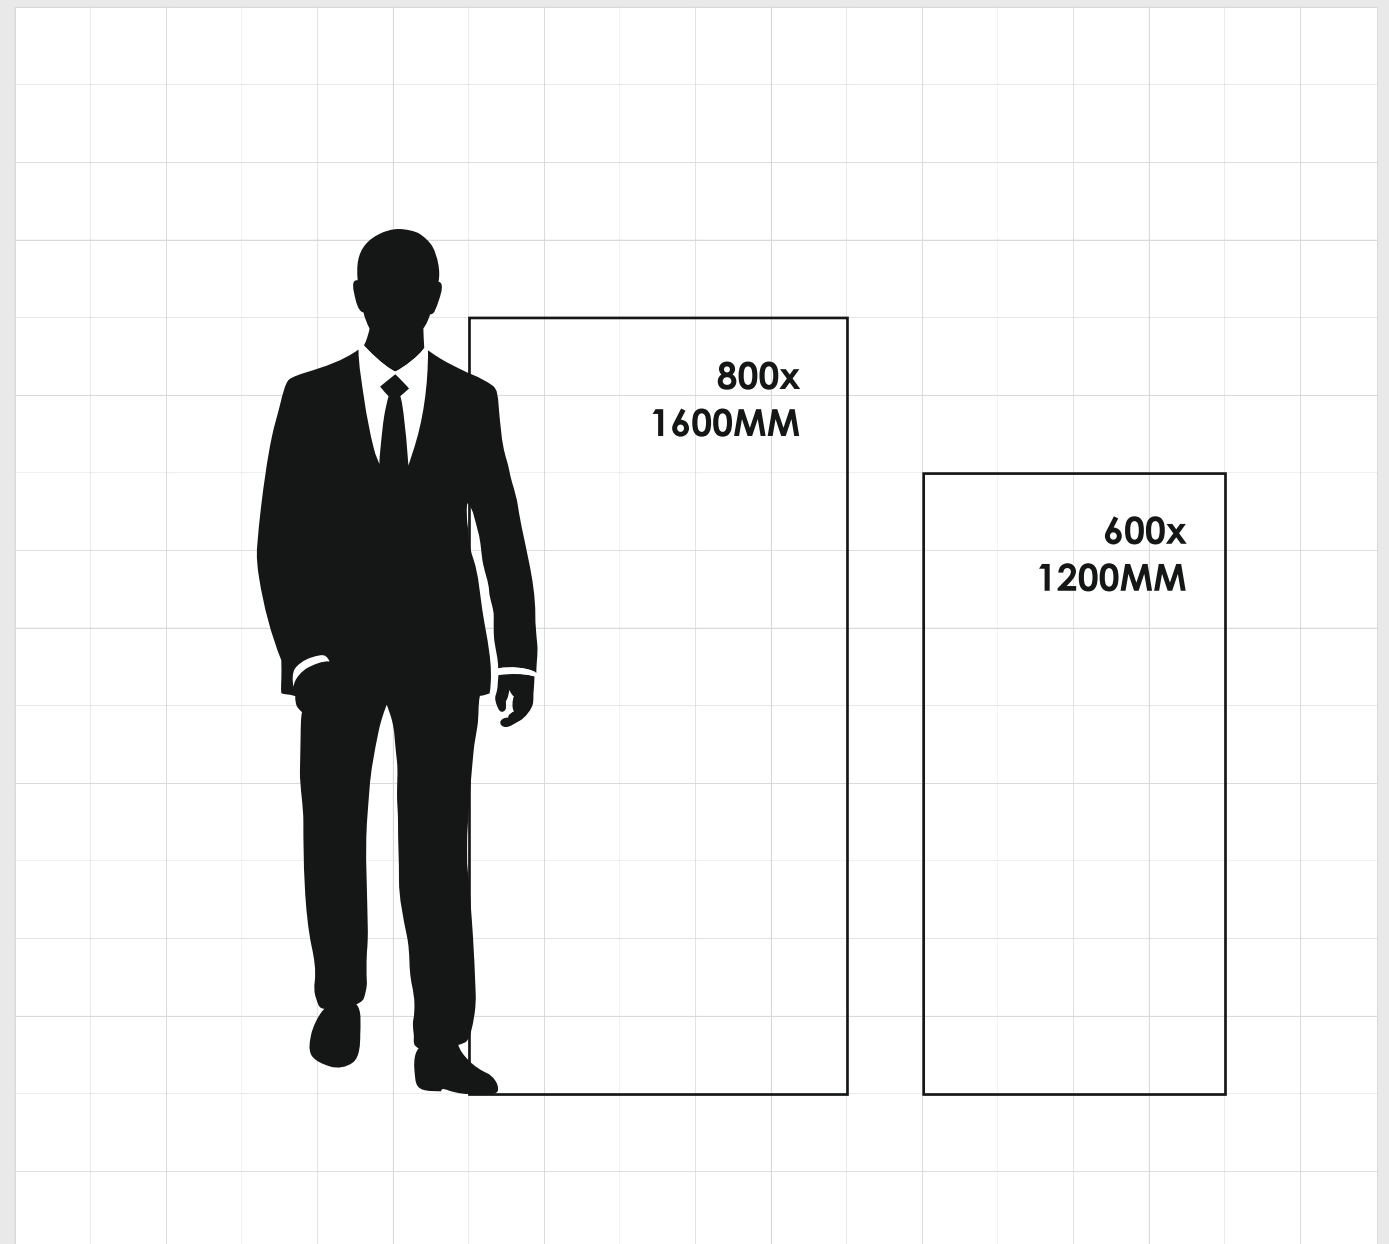

APPLICATION

-  Airport Terminal
-  Hotels
-  Schools
-  Domestic
-  Offices
-  Industries
-  Discotheques
-  Shopping Malls
-  Gymnasiums
-  Corridors Halls

Glossy tiles have shiny surfaces and have an enamel coating that reflects light. Glossy tiles are ideal for small areas, as they make any area look brighter and more spacious... These tiles are available in 800x1600mm, 600x1200mm