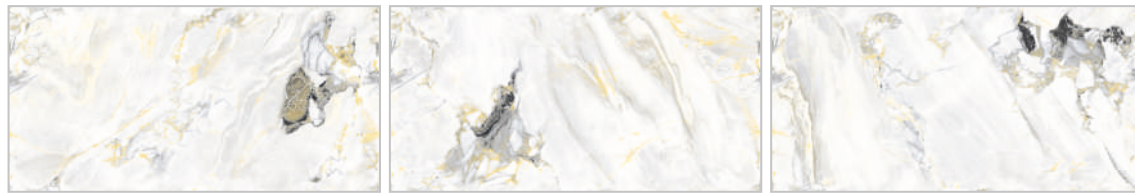

ENDLESS GLOSSY Finish

800x1600 MM

WINTO Collection

Bonmarble
DIGITAL VITRIFIED TILES

SOFITA WHITE

360