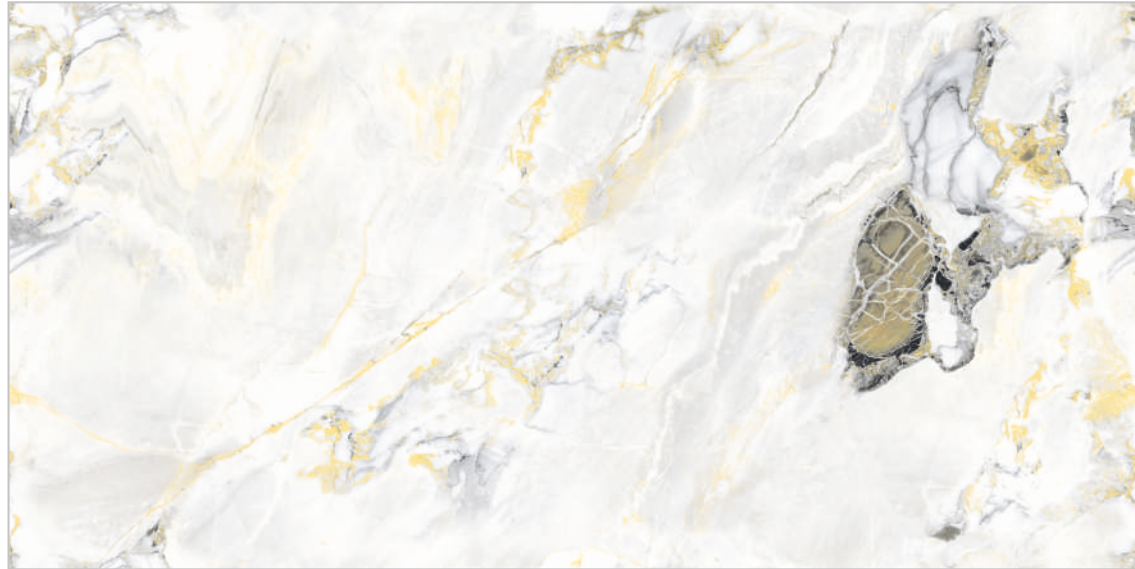

ENDLESS GLOSSY Finish

800x1600 MM

WINTO Collection

Bonmarble
DIGITAL VITRIFIED TILES

SOFITA WHITE

360