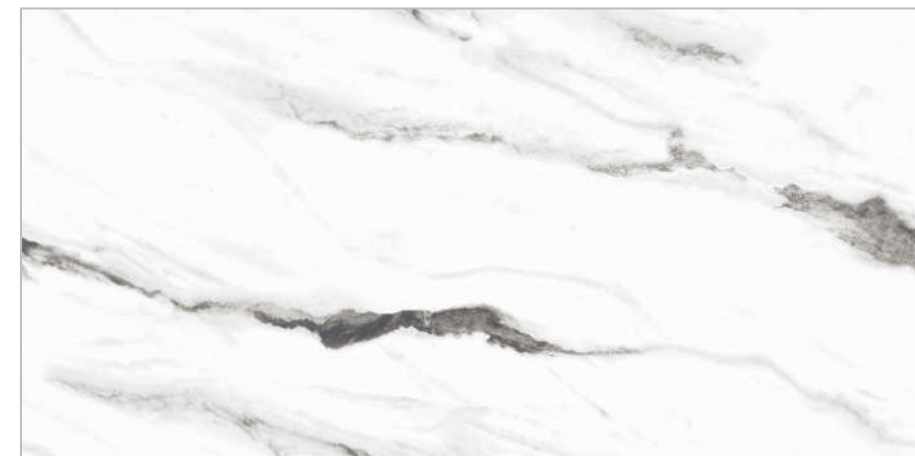

360°

EMBER BIANCO

NEW

360°

SENET WHITE

360°

AVAILABLE RANDOM 

AVAILABLE RANDOM 