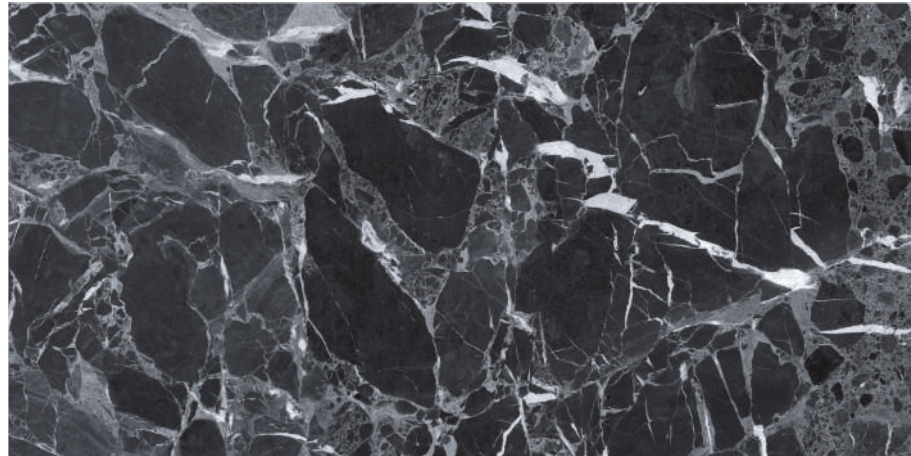

AVAILABLE RANDOM 

AVAILABLE RANDOM 

HIGHGLOSS Finish
600x1200 MM
VENEZIA Plus Collection

Bonmarble
DIGITAL VITRIFIED TILES

SILVER PORTRO

360°

BIOTITE NERO

360°