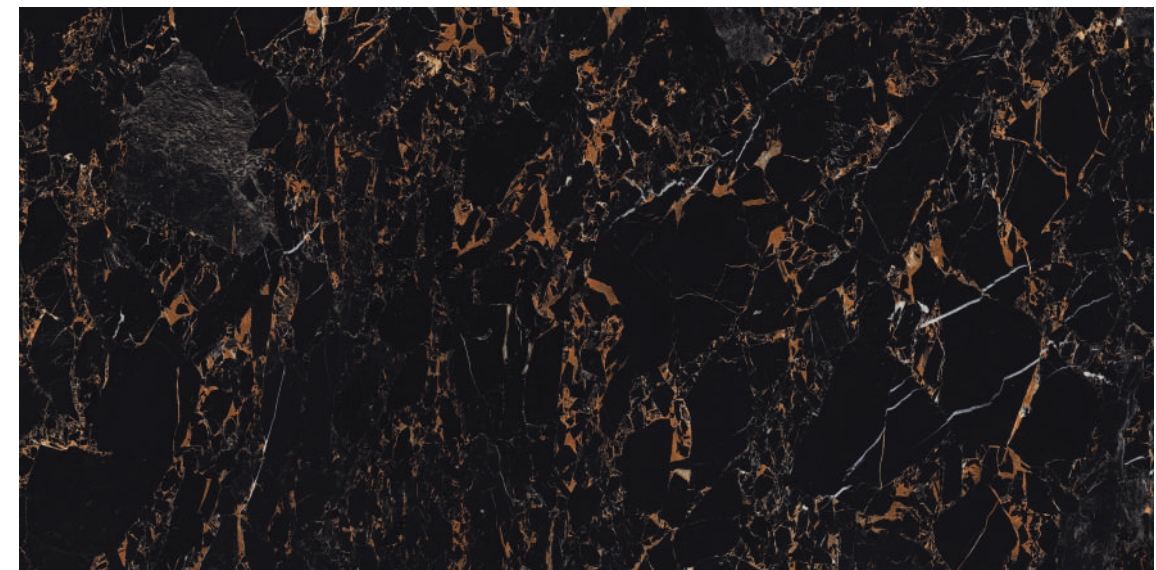

MATRIX BLACK