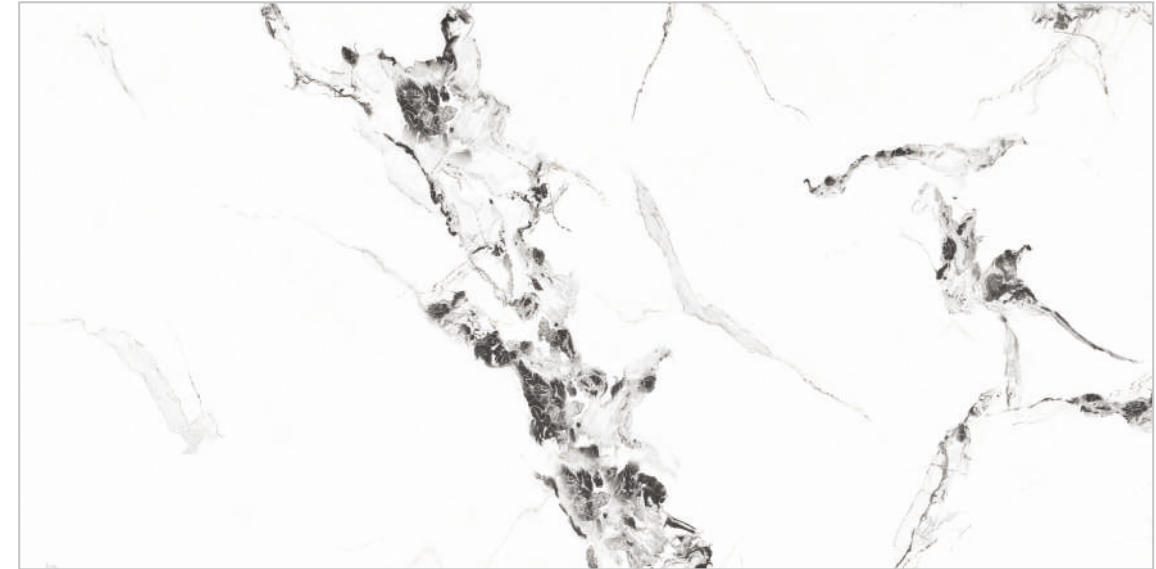

WINTO
Collection

BONZER[®]
TILES

ALICANTE GREY

360°

ICEBERG WHITE

360°

VELSA NATURAL

360°