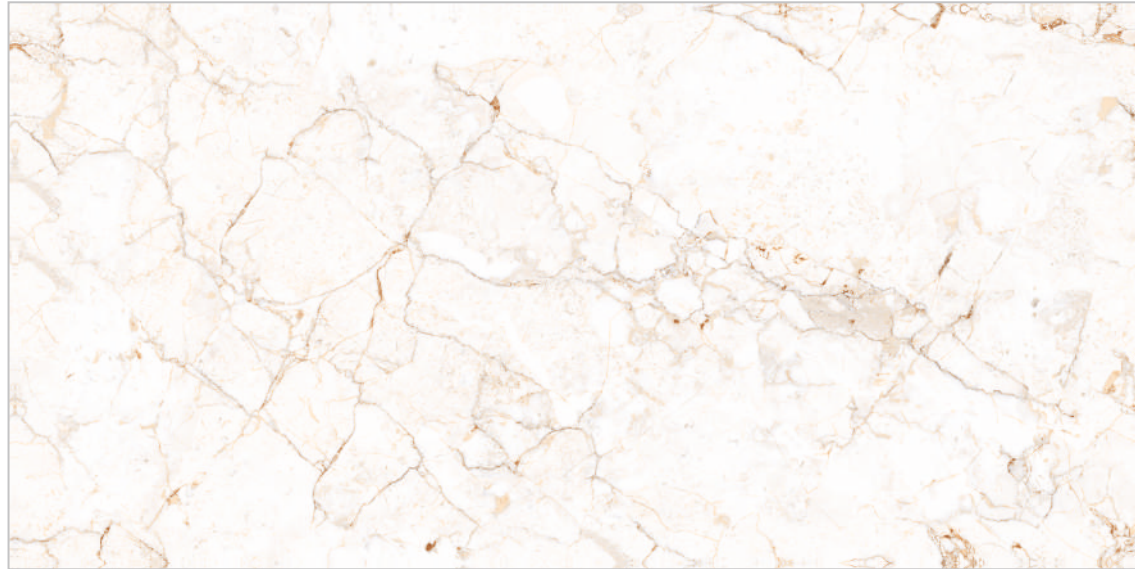

WINTO Collection

Bonmarble
DIGITAL VITRIFIED TILES

SOFITA WHITE

360

OXPORT BLUE

360

Tile Shown: Sofita white

ANTICO WHITE