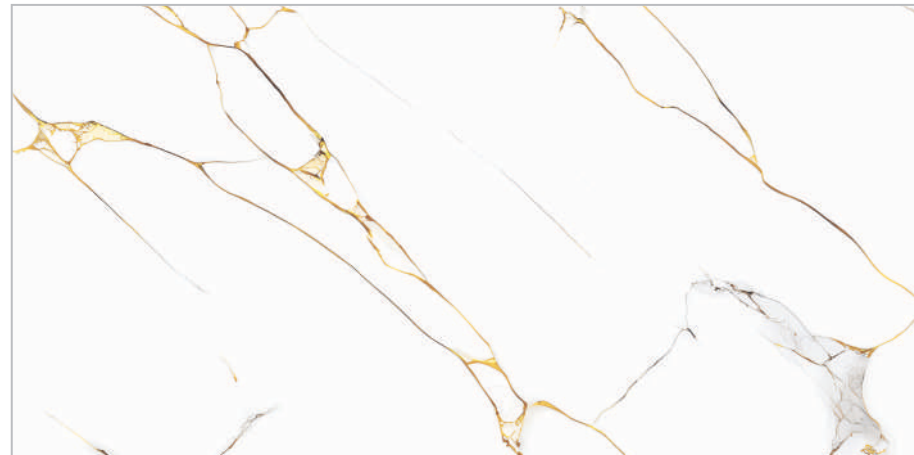

ORCHID GREEN

NEW

360°

LUXOR GOLDEN

NEW

360°

RIVALTA MULTI

NEW