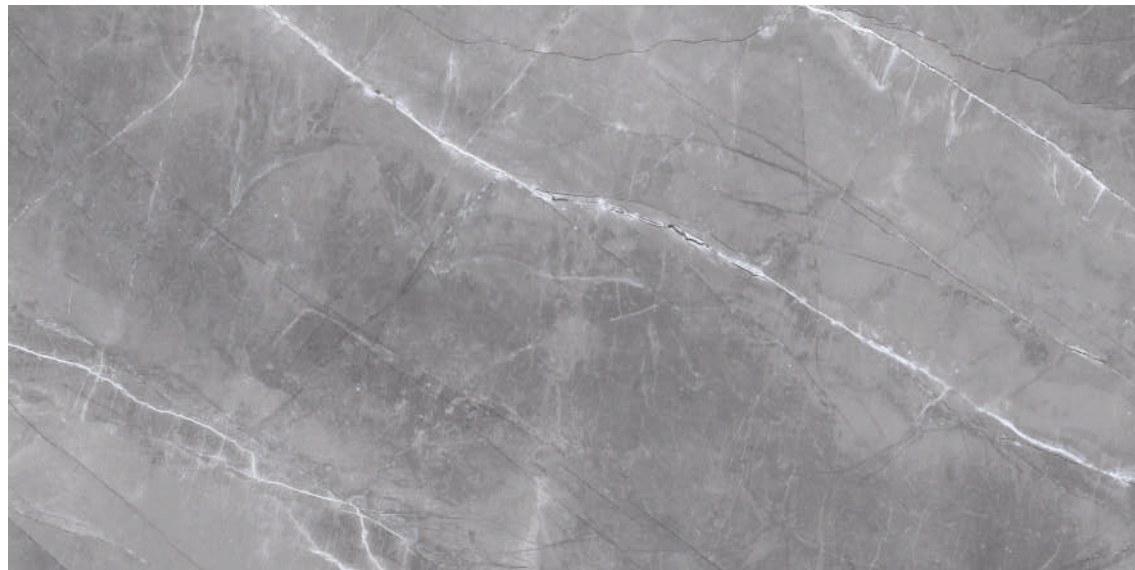

ARMANI GREY