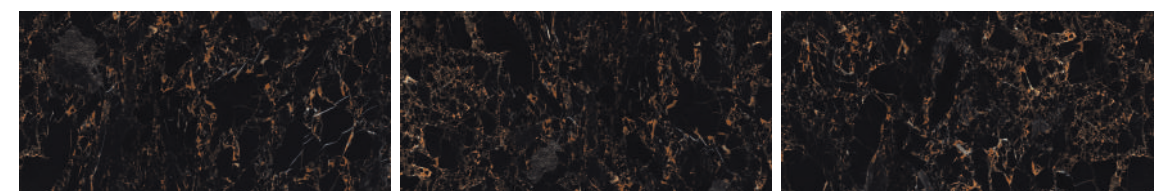

MATRIX BLACK